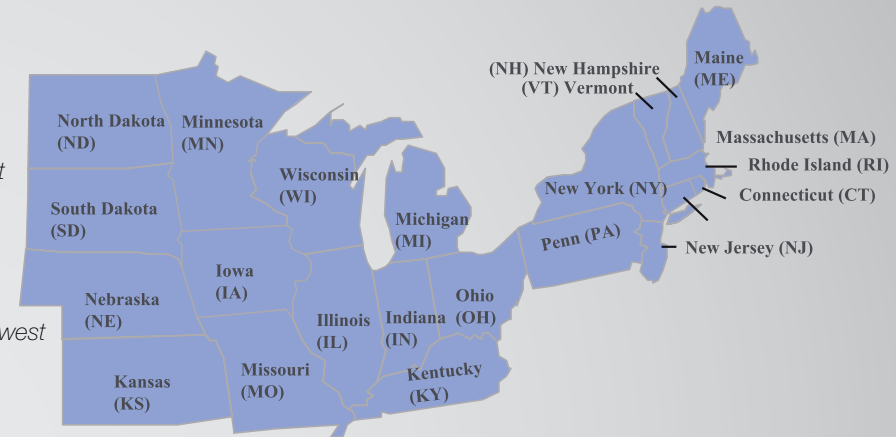

WE KNOW COLLABORATION

Midwest and East Region

Ingram Micro — Cisco Teams

Hardware

Mike Collins
Market Dev. Manager
(800) 456-8000, ext. 65084
mike.t.collins@ingrammicro.com

Michelle Verso
Sr. Market Dev. Specialist - East
(800) 456-8000, ext. 67114
michelle.verso@ingrammicro.com

Jennifer Bufalino
Market Dev. Specialist - Midwest
(800) 456-8000, ext. 67134
jennifer.bufalino@ingrammicro.com

Ashley Hanna
Market Dev. Administrator
(800) 456-8000, ext. 67139
ashley.hanna@ingrammicro.com

Danielle Finkowski
Market Dev. Administrator
(800) 456-8000, ext. 67128
danielle.finkowski@ingrammicro.com

Tech Support

David Hettrick
Technical Support Engineer
(800) 445-5066, ext. 67816
david.hettrick@ingrammicro.com

Services

Phil Canard
Market Dev. Manager
(800) 456-8000, ext. 65081
phillip.canard@ingrammicro.com

Brett Green
Market Account Representative - East
(800) 456-8000, ext. 66463
brett.green@ingrammicro.com

Kristin Metzen
Market Account Representative - Midwest
(800) 456-8000, ext. 66465
kristin.metzen@ingrammicro.com

Felicia Walker-Evans
Market Dev. Specialist
(800) 456-8000, ext. 65085
felicia.walker@ingrammicro.com